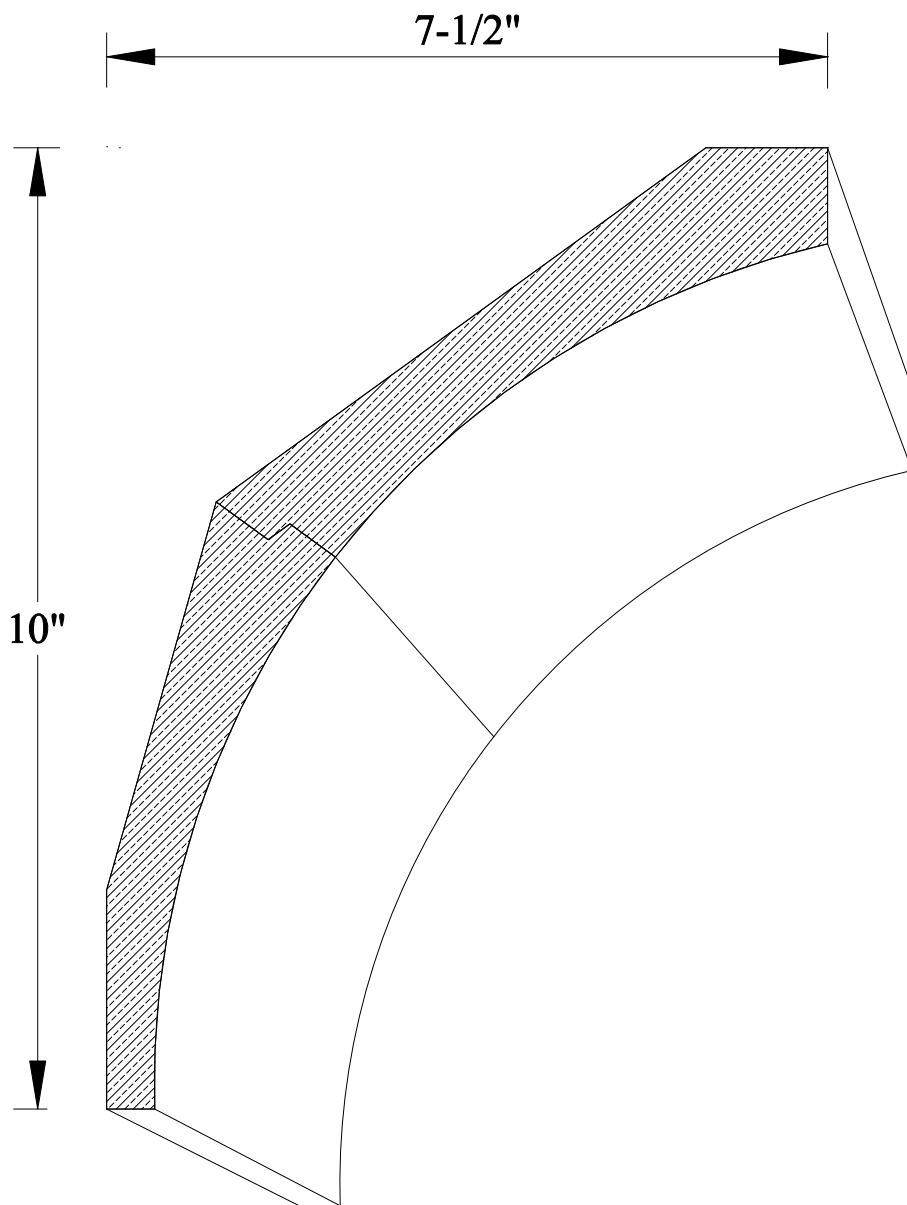

CR-002

5/16" X 1-3/4"

CR-004

5/8" X 2-5/8"

CR-006

3/4" X 2-13/16"

CR-008

11/16" X 3-1/4"

CR-018

1-5/16" X 4-7/8"

CR-020

3/4" X 5-1/4"

CR-022

3/4" X 5-3/8"

CR-024

11/16" X 5-21/32"

CR-026

1-1/2" X 7-1/2"

CR-028

1" X 8-1/2"

5-15/16"

6-1/16"

CR-029

1-3/4" X 9-3/4"

Charles F. Shiels & Co.
800-331-6794
513-241-0239
info@shielslumber.com

CR-030

2pc. 12-1/2"

*1/2" = 1"