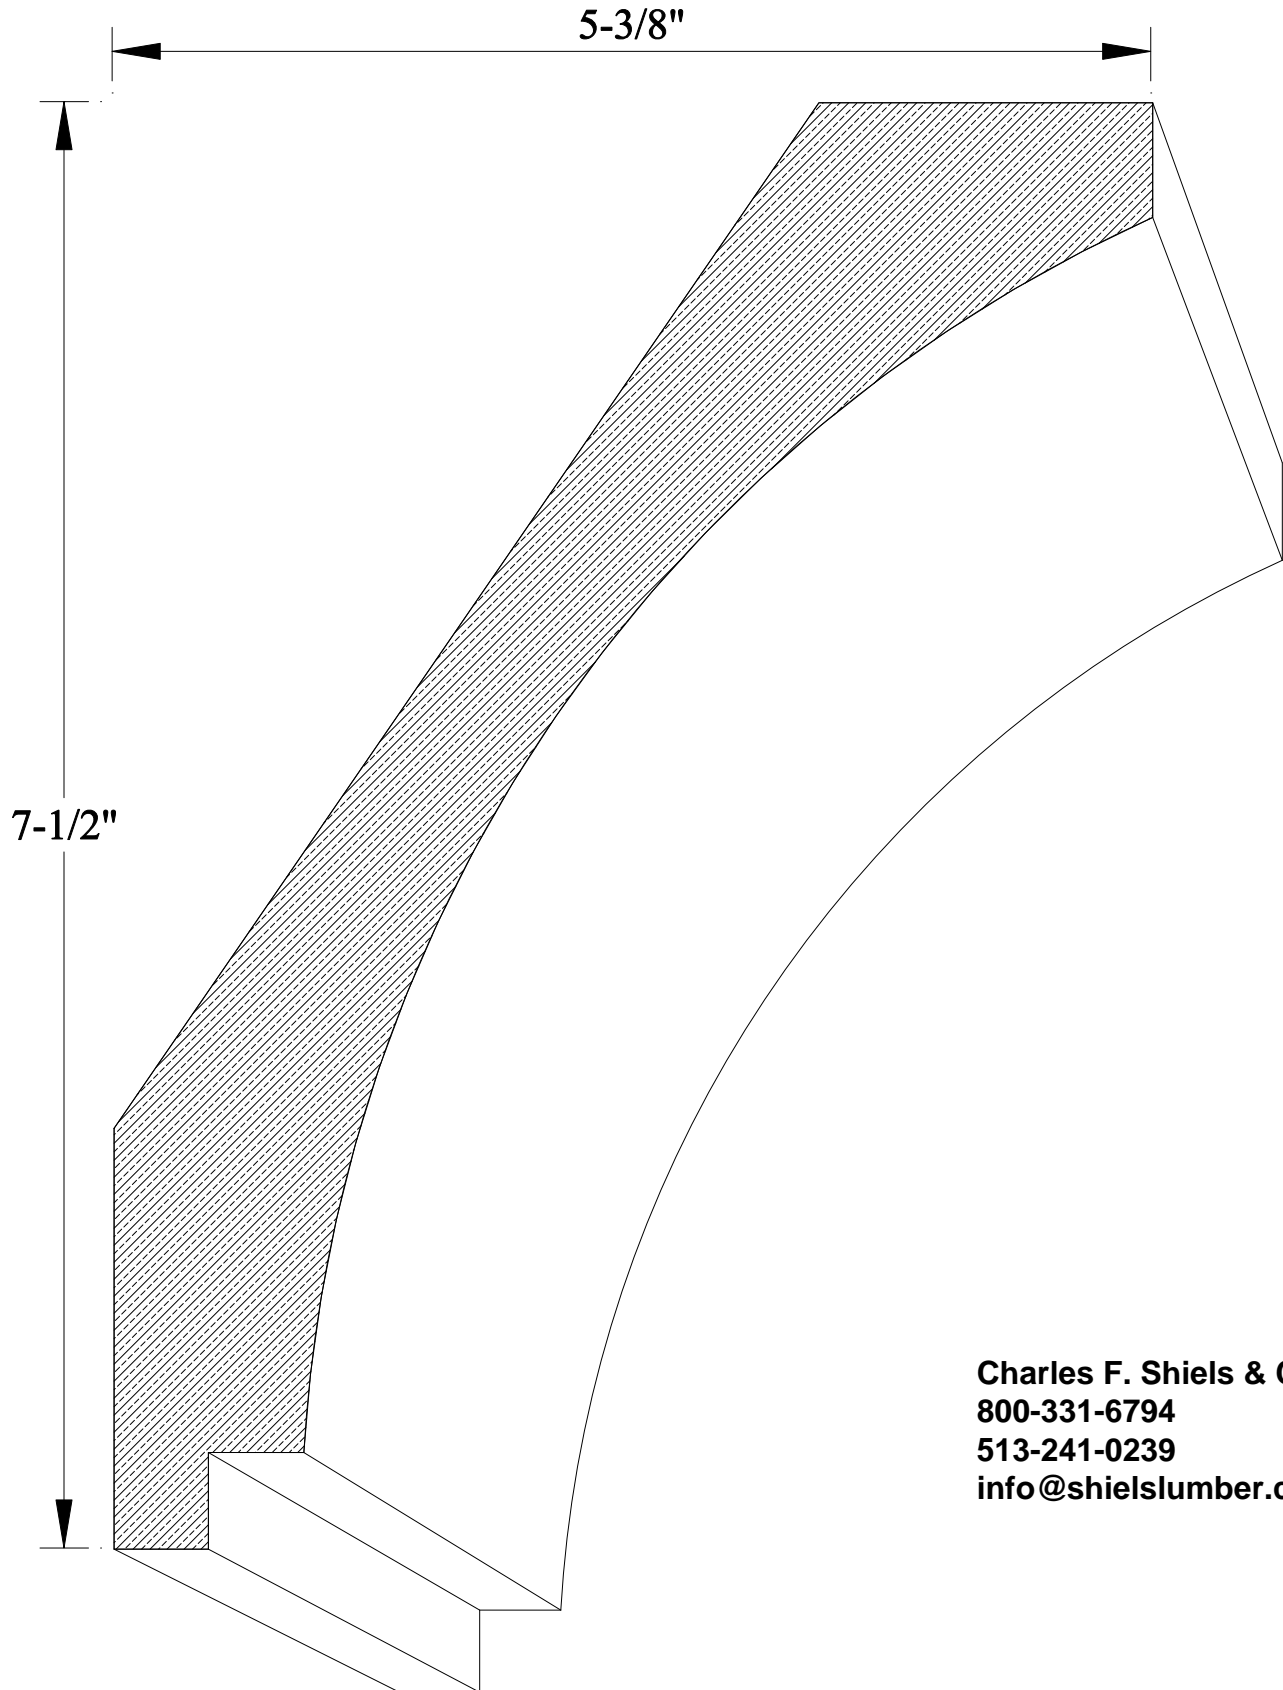

CR-002

5/16" X 1-3/4"

CR-004

5/8" X 2-5/8"

CR-006

3/4" X 2-13/16"

CR-008

11/16" X 3-1/4"

CR-018

1-5/16" X 4-7/8"

CR-020

3/4" X 5-1/4"

CR-022

3/4" X 5-3/8"

CR-024

11/16" X 5-21/32"

CR-026

1-1/2" X 7-1/2"

CR-028

1" X 8-1/2"

5-15/16"

6-1/16"

CR-029

1-3/4" X 9-3/4"

Charles F. Shiels & Co.
800-331-6794
513-241-0239
info@shielslumber.com

CR-030

2pc. 12-1/2"

*1/2" = 1"