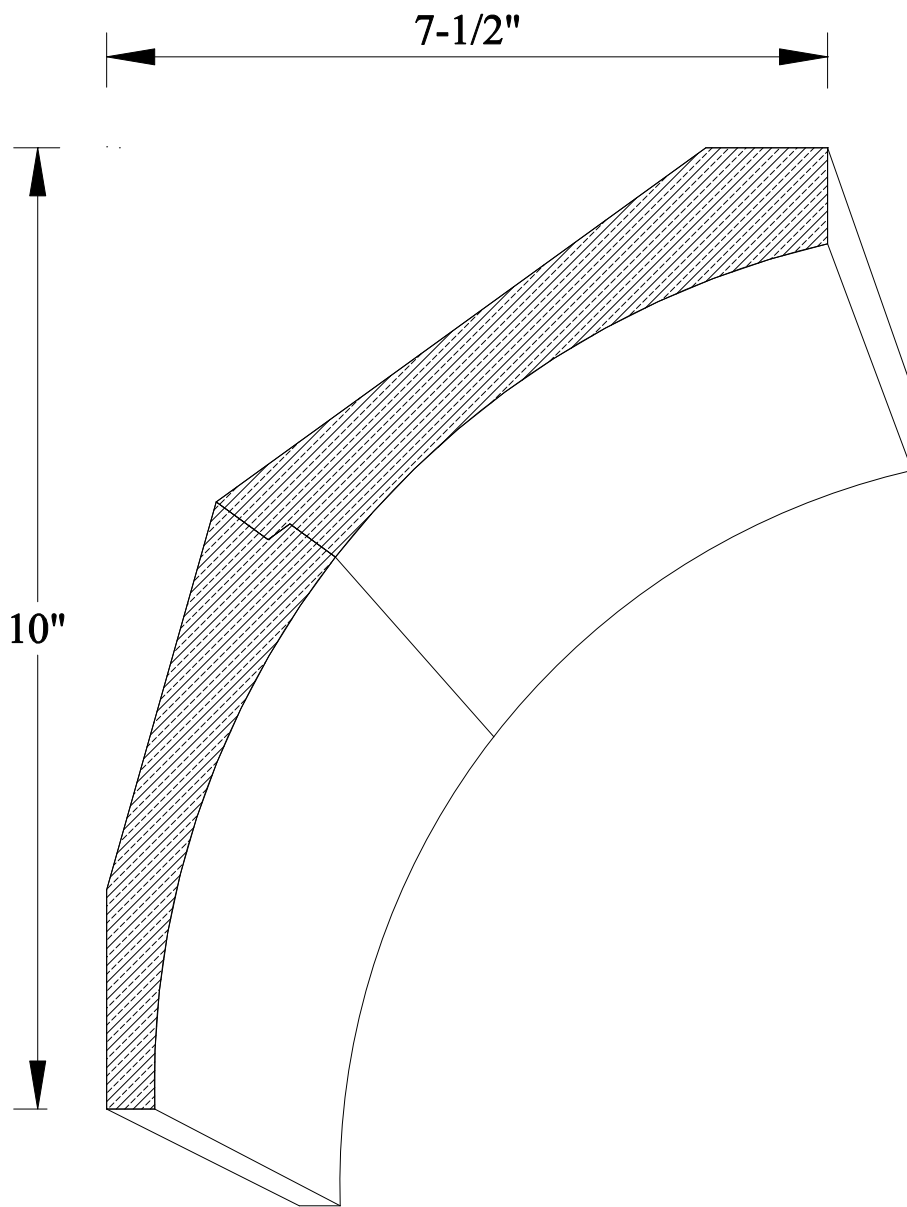

CR-002

5/16" X 1-3/4"

CR-004

5/8" X 2-5/8"

CR-006

3/4" X 2-13/16"

CR-008

11/16" X 3-1/4"

CR-018

1-5/16" X 4-7/8"

CR-020

3/4" X 5-1/4"

CR-022

3/4" X 5-3/8"

CR-024

11/16" X 5-21/32"

CR-026

1-1/2" X 7-1/2"

CR-028

1" X 8-1/2"

5-15/16"

6-1/16"

CR-029

1-3/4" X 9-3/4"

Charles F. Shiels & Co.
800-331-6794
513-241-0239
info@shielslumber.com

CR-030

2pc. 12-1/2"

*1/2" = 1"