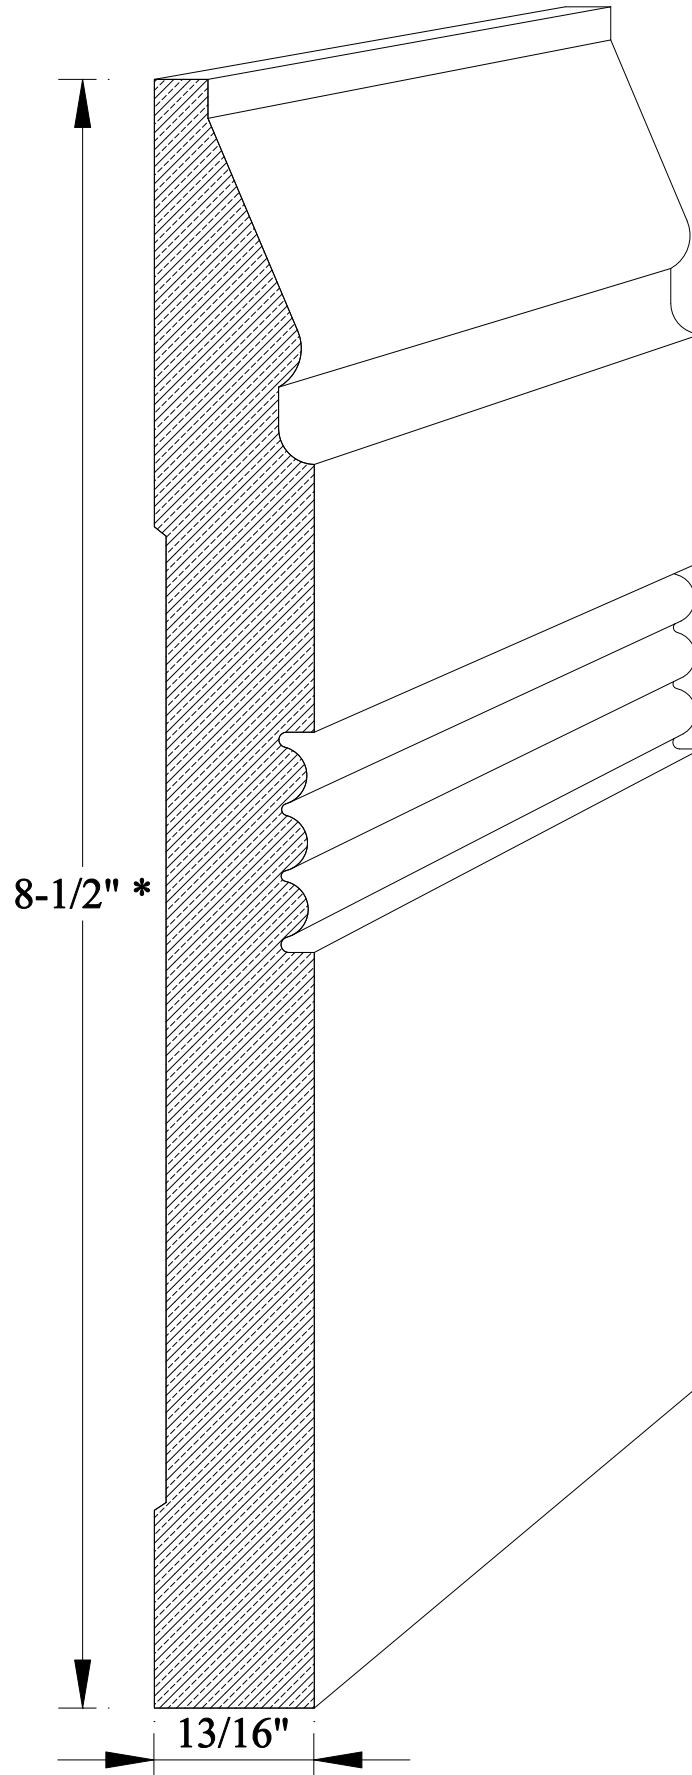

*Base height available up to 9-1/4"

*Base height available up to 9-1/4"

BA-006

CFS
Vol. 1

*Base height available up to 9-1/4"

BA-008

CFS
Vol. 1

*Base height available up to 9-1/4"

BA-010

CFS
Vol. 1

*Base height available up to $9\frac{1}{4}$ "

BA-012

CFS
Vol. 1

*Base height available up to 9-1/4"

BA-014

*Base height available up to 9-1/4"

BA-016

CFS
Vol. 1

*Base height available up to 9-1/4"

BA-018

*Base height available up to 9-1/4"

BA-020

CFS
Vol. 1

*Base height available up to 9-1/4"

BA-021

CFS
Vol. 1

Charles F. Shiels & Co.
800-331-6794
513-241-0239
info@shielslumber.com

*Base height available up to 9-1/4"

BA-022

*Base height available up to 9-1/4"